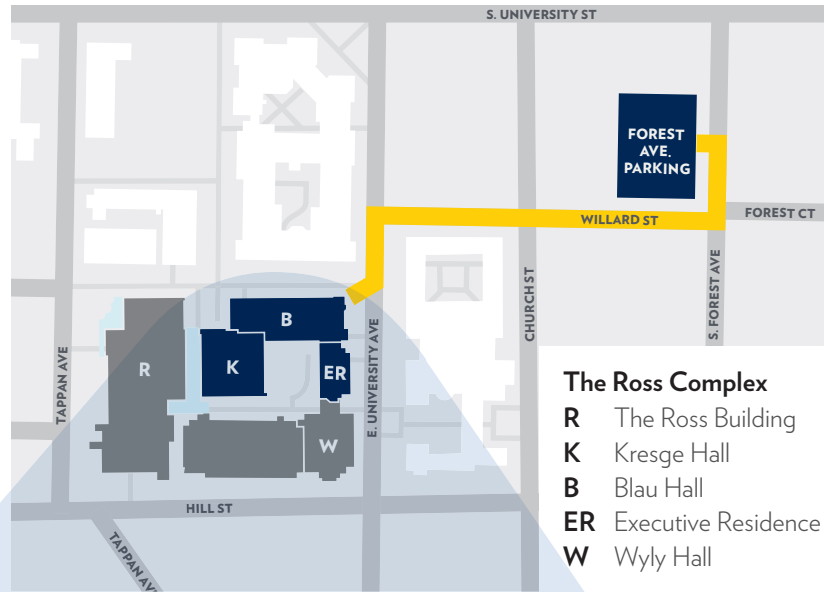

## Morning Valet Service

- › Available from 7:00am to 9:00am at the Blau Hall entrance, 700 E. University Ave.
- › After 9:00am you may park in the Forest Ave. parking structure. We provide parking validation.

## Afternoon Valet Service

- › Available from 4:30pm to 6:30pm at the Blau Hall entrance, 700 E. University Ave. (same entrance where you left your vehicle).
- › For early pick-ups, your keys and the location of your car will be provided to you by the CDO staff, located in B2580.

## Forest Street Structure

- › Entrance located on Forest Ave.

# LEVEL 1

Reception staff will be happy to provide directions to any locations. Building maps are also available on digital display screens located throughout Michigan Ross.