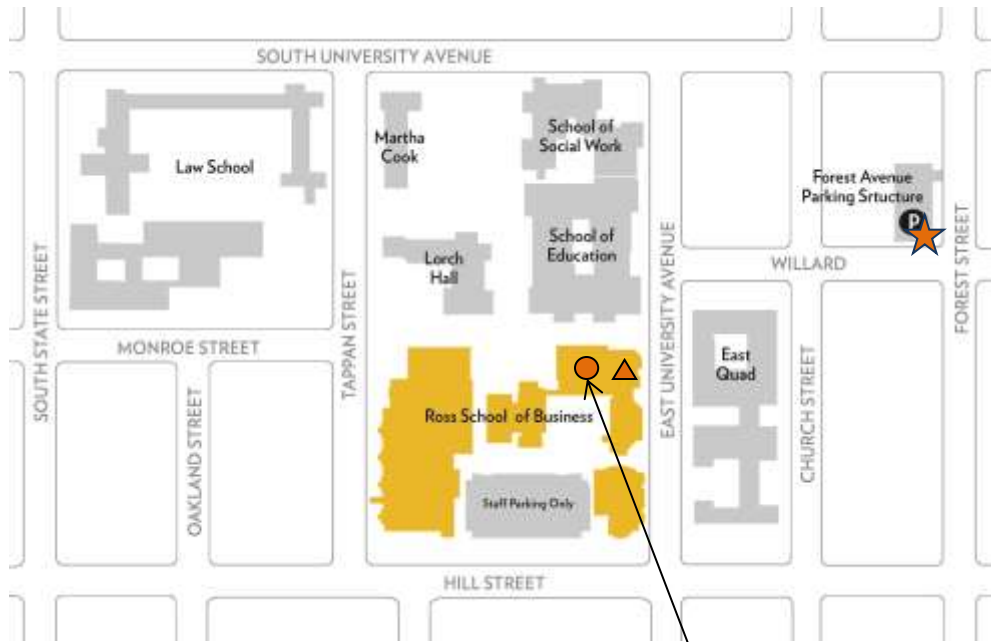

- Forest Avenue Parking Garage 
- East University Blau Hall Entrance 
- Career Services 

Career Services

Career Services - 734.764.1373 RossCareerServices@umich.edu