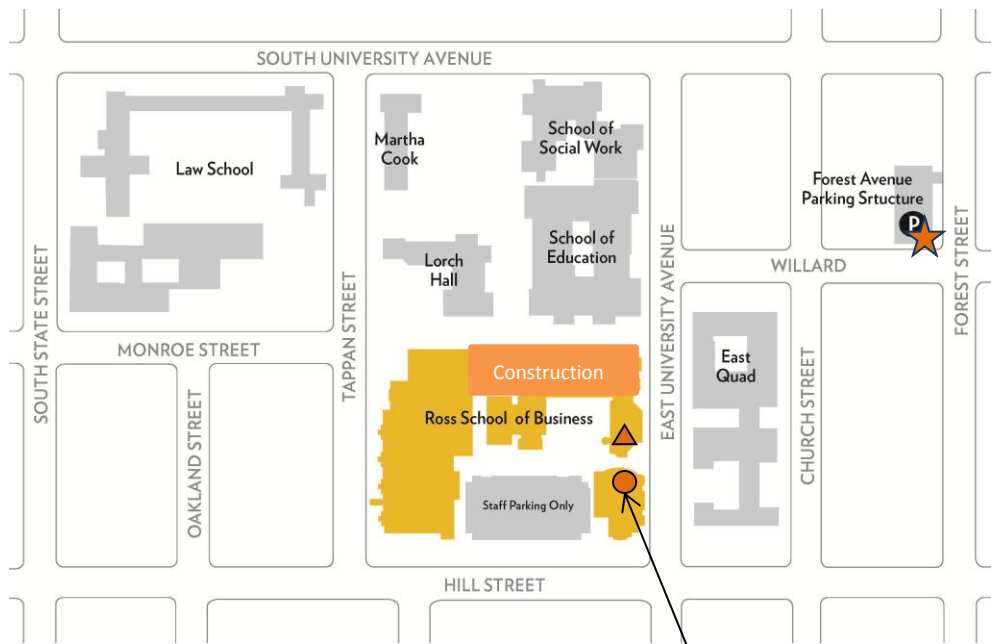

- Forest Avenue Parking Garage 
- East University Executive Residence Entrance 
- Career Services 

Career Services

Career Services - 734.764.1372 [RossRecruiterRelations@umich.edu](mailto:RossRecruiterRelations@umich.edu)